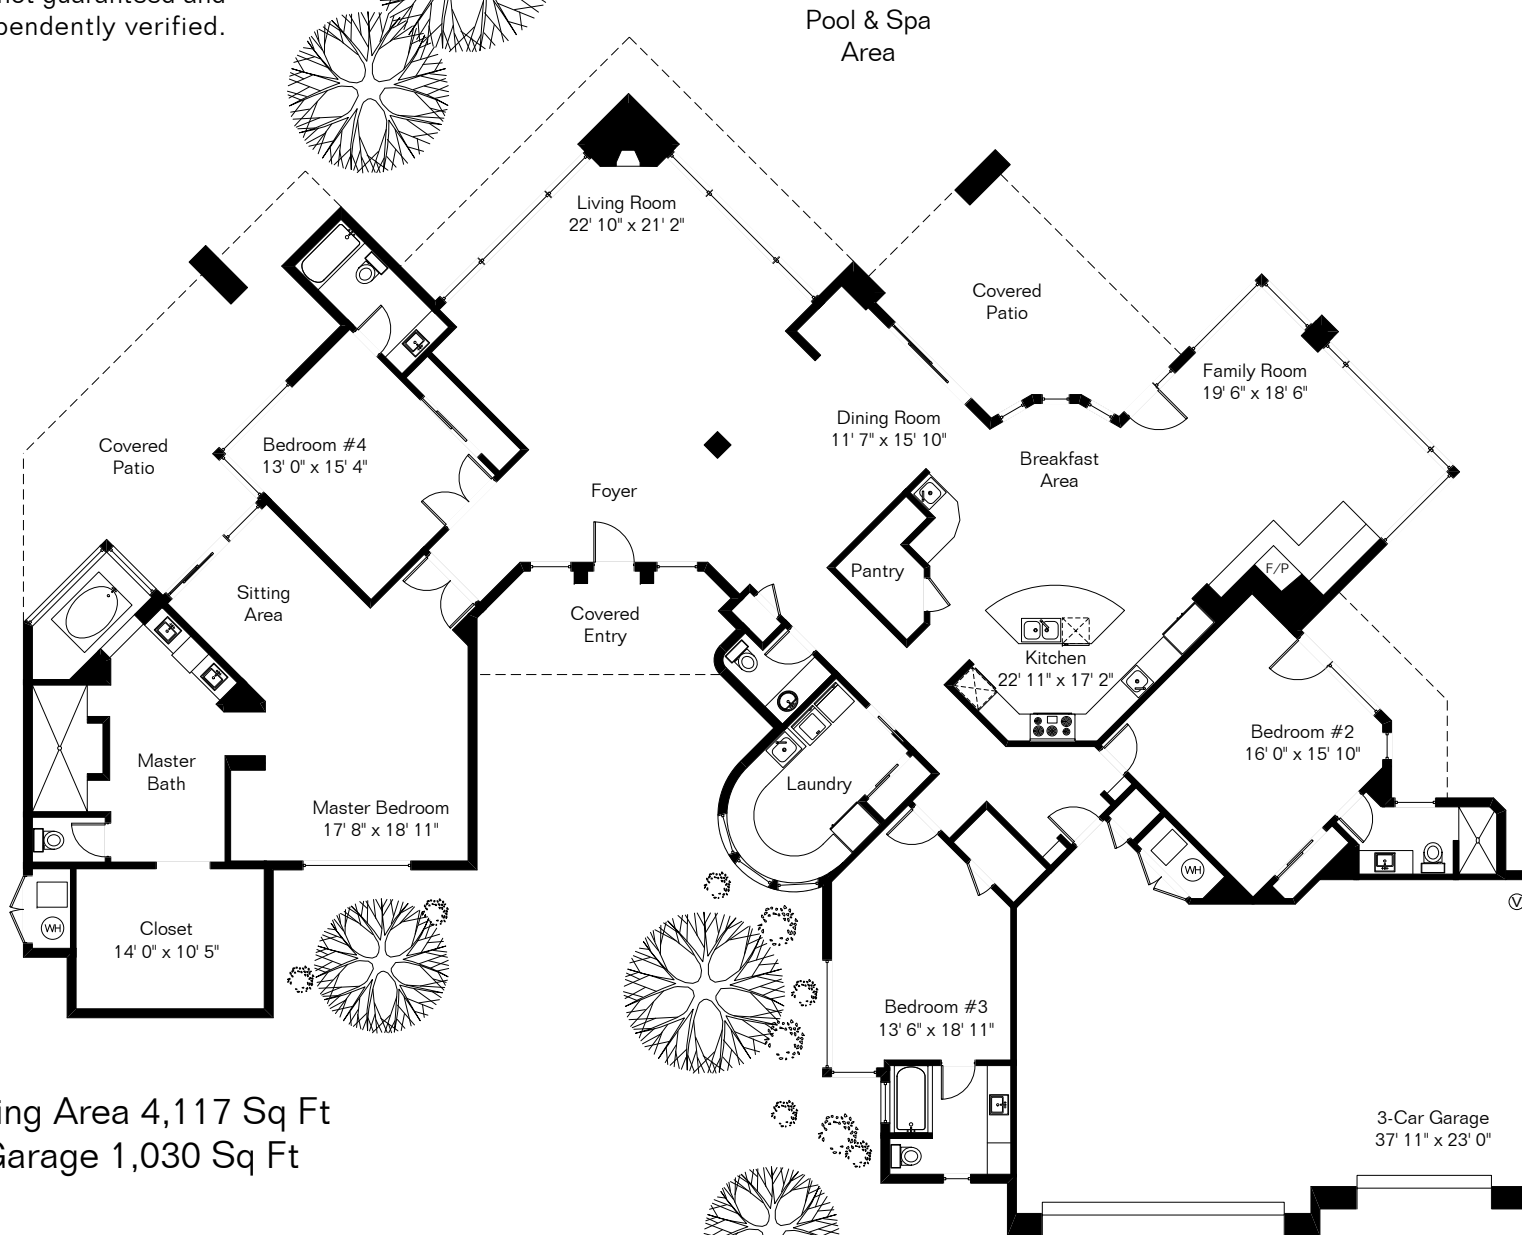

The square footages and room size information are deemed to be reliable but are not guaranteed and should be independently verified.

4913 N Camino Escuela

Living Area 4,117 Sq Ft
Garage 1,030 Sq Ft

Site Visit July 2015

Copyright 2015 Floor Plans First! LLC
All Rights Reserved.

www.FloorPlansFirst.com

Toll Free (877) 887-1500
Voice (520) 881-1500
Fax (520) 791-7701